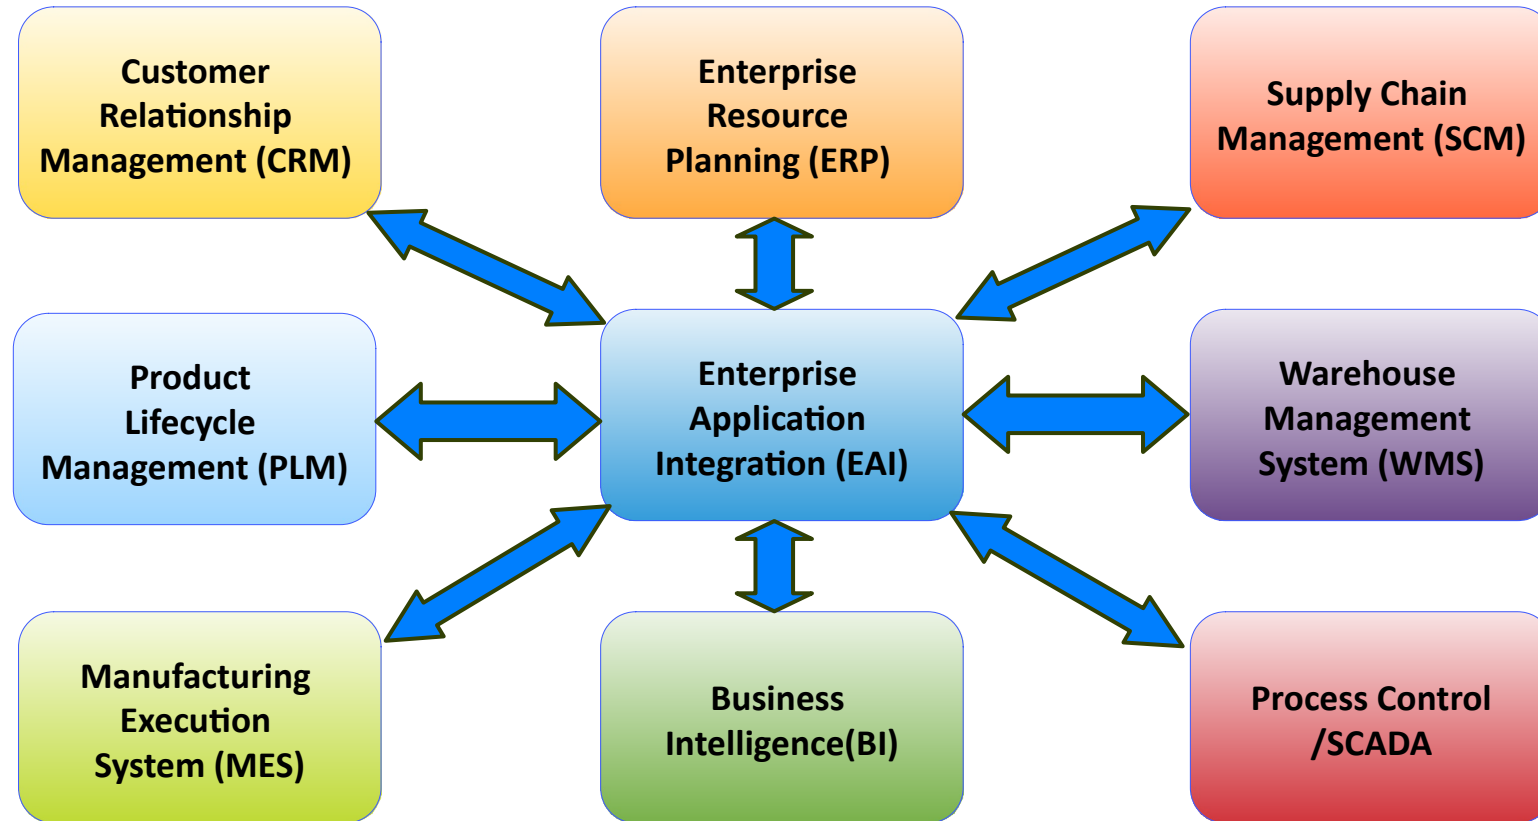

Expertise

- ★ Software Development, Consultation and Maintenance
- ★ Cloud, Cloud Security, DevOps
- ★ Enterprise Application Integration: SAP/ERP, PLM, CRM, MES, GIS, GPS, SCM, WMS..
- ★ IoT
- ★ Digital Manufacturing and Industry 4.0
- ★ GIS Development
- ★ Data Science, Machine Learning, Artificial Intelligence
- ★ Preventive Maintenance and Predictive Analysis
- ★ Kiosk Software and Hardware Development
- ★ RPA (Robotic Process Automation)

Enterprise Application Integration

Generic Solutions

- ★ Keep DB Safe: Database synchronisation software for small banks
- ★ Document Management System
- ★ Smart Backup: Automated Data Backup solution
- ★ Smart Backup Cloud: Automated Data Backup solution to Cloud
- ★ OCR based solutions: Automated Scan and Upload invoices and related documents to Invoicing/Billing software
- ★ Smart Machine Vision System: Anomaly Detection
- ★ MES Customisation and Development

Automotive Solutions

- ★ Smart Parking: Vehicle parking solutions for automotive industry.
- ★ Process Engineering: Analysing assembly line process.
- ★ Vehicle Dispatch System
- ★ Component Packaging Management Solutions
- ★ RFID based Job Card System
- ★ Tool Tracking System
- ★ Smart Supply-chain solutions
- ★ SOP Display System across Assembly line
- ★ PokaYoke(mistake-proofing) System for item picking

Embedded Applications

- ★ Embedded Applications
- ★ Location based devices using GPS, mobile phones
- ★ Wireless data transfer using GSM, RF, Bluetooth, RFID tagging
- ★ Microcontroller based systems
- ★ Wireless(RF) Digital Dial Gauge/Vernier to Excel
- ★ PokaYoke Applications